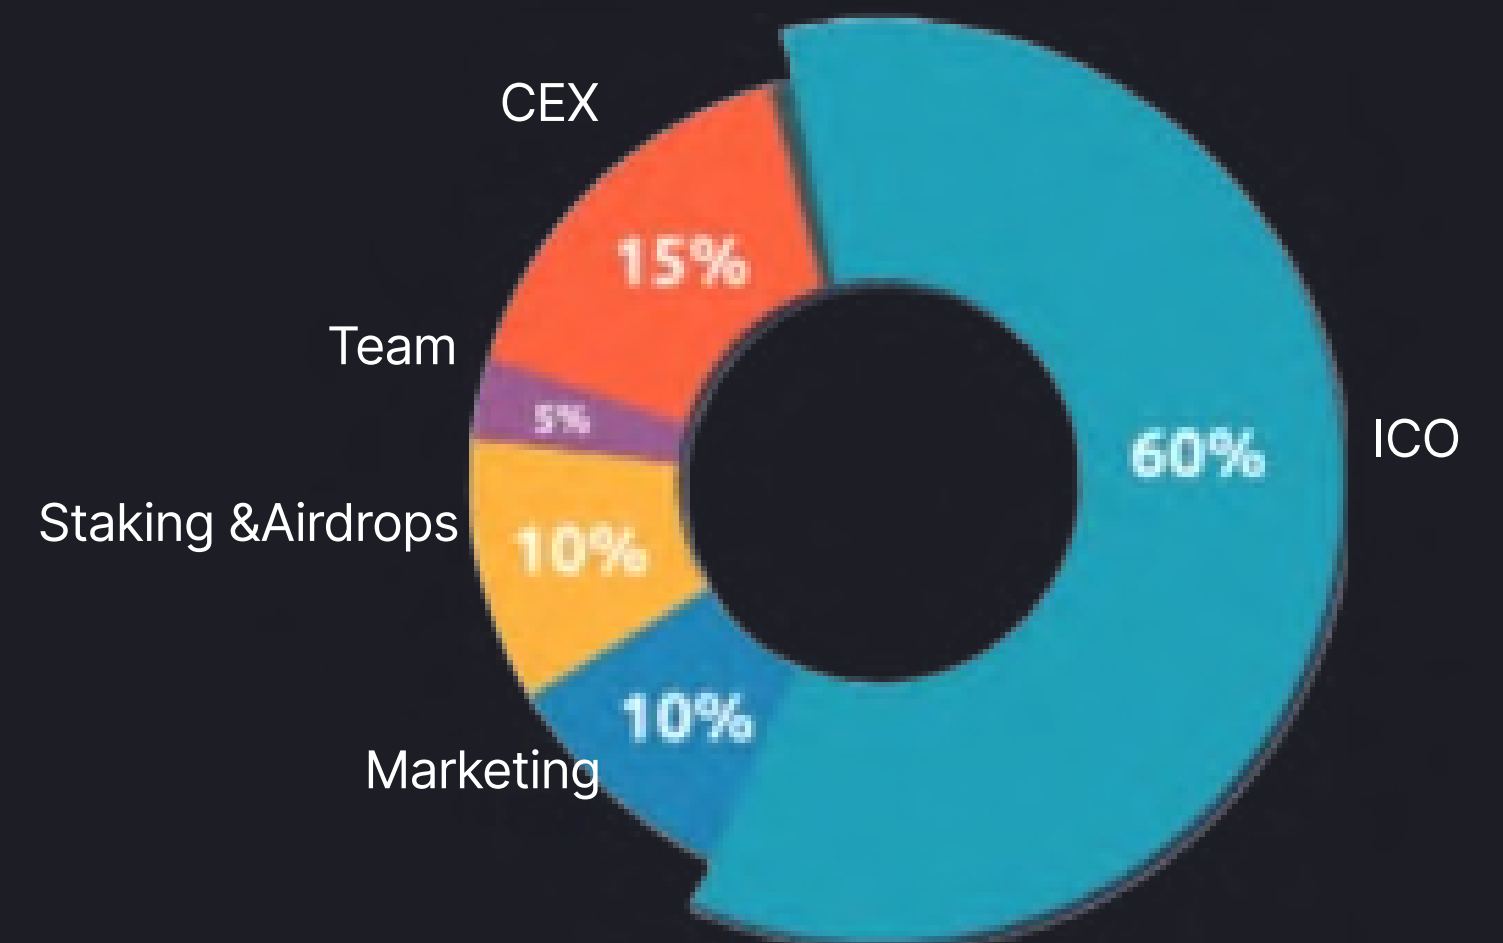

Tokenomics

Token Address `0x56d253b4FaC9A186bb6BEa9cc63256adE1c2558d`

Total 2.000.000 INFIWH

- 60% for ICO
- 15% for CEX
- 10% for staking and airdrops
- 10% for marketing, 10 months vesting
- 5% for the team, 10 months vesting
- NO unlocked tokens
- SAFU Smart contract deployed by InterFi
- KYC & Audit
- 4% tax